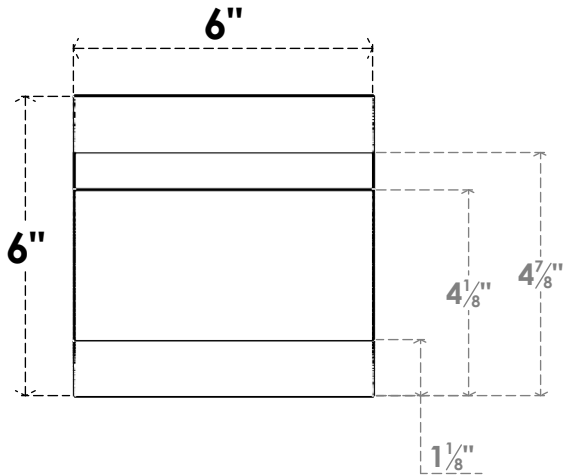

# ITEM NUMBER: RFTURO060X06000X32000X006NEB00RCPR

6"W X 6"H X 32"L TIMBERTHANE ROUGH CEDAR NEW BRIGHTON FAUX WOOD OPEN RAFTER TAIL, 6"L END, PRIMED TAN

GENERATED DATE : 03/02/2023

EKENA MILLWORK  
 2300 WEST MAIN ST.  
 CLARKSVILLE, TX 75426  
 TOLL FREE: 866-607-0453  
 WWW.EKENAMILLWORK.COM

### NOTES

1. INSTALLATION TO BE COMPLETED IN ACCORDANCE WITH MANUFACTURER'S SPECIFICATIONS.
2. DRAWING MAY NOT BE TO SCALE
3. THIS DRAWING IS INTENDED FOR DESIGN AND PLANNING PURPOSES ONLY.
4. ALL INFORMATION CONTAINED HEREIN WAS CURRENT AT THE TIME OF DEVELOPMENT BUT MUST BE REVIEWED AND APPROVED BY THE PRODUCT MANUFACTURER TO BE CONSIDERED ACCURATE.
5. TIMBERTHANE ARCHITECTURAL PRODUCTS ARE MADE FROM HIGH DENSITY URETHANE AND COME FACTORY PRIMED