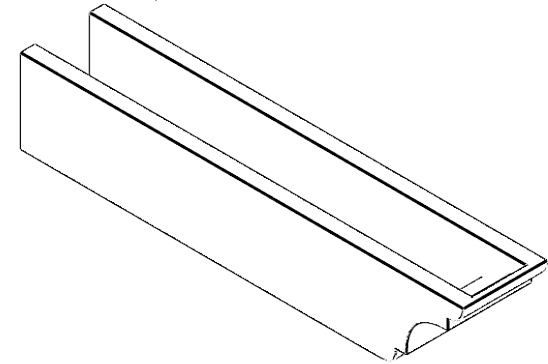

# ITEM NUMBER: RFTURO060X06000X32000X006NEB00RCPR

6"W X 6"H X 32"L TIMBERTHANE ROUGH CEDAR NEW BRIGHTON FAUX WOOD OPEN RAFTER TAIL, 6"L END, PRIMED TAN

GENERATED DATE : 03/02/2023

EKENA MILLWORK  
 2300 WEST MAIN ST.  
 CLARKSVILLE, TX 75426  
 TOLL FREE: 866-607-0453  
 WWW.EKENAMILLWORK.COM

### NOTES

1. INSTALLATION TO BE COMPLETED IN ACCORDANCE WITH MANUFACTURER'S SPECIFICATIONS.
2. DRAWING MAY NOT BE TO SCALE
3. THIS DRAWING IS INTENDED FOR DESIGN AND PLANNING PURPOSES ONLY.
4. ALL INFORMATION CONTAINED HEREIN WAS CURRENT AT THE TIME OF DEVELOPMENT BUT MUST BE REVIEWED AND APPROVED BY THE PRODUCT MANUFACTURER TO BE CONSIDERED ACCURATE.
5. TIMBERTHANE ARCHITECTURAL PRODUCTS ARE MADE FROM HIGH DENSITY URETHANE AND COME FACTORY PRIMED