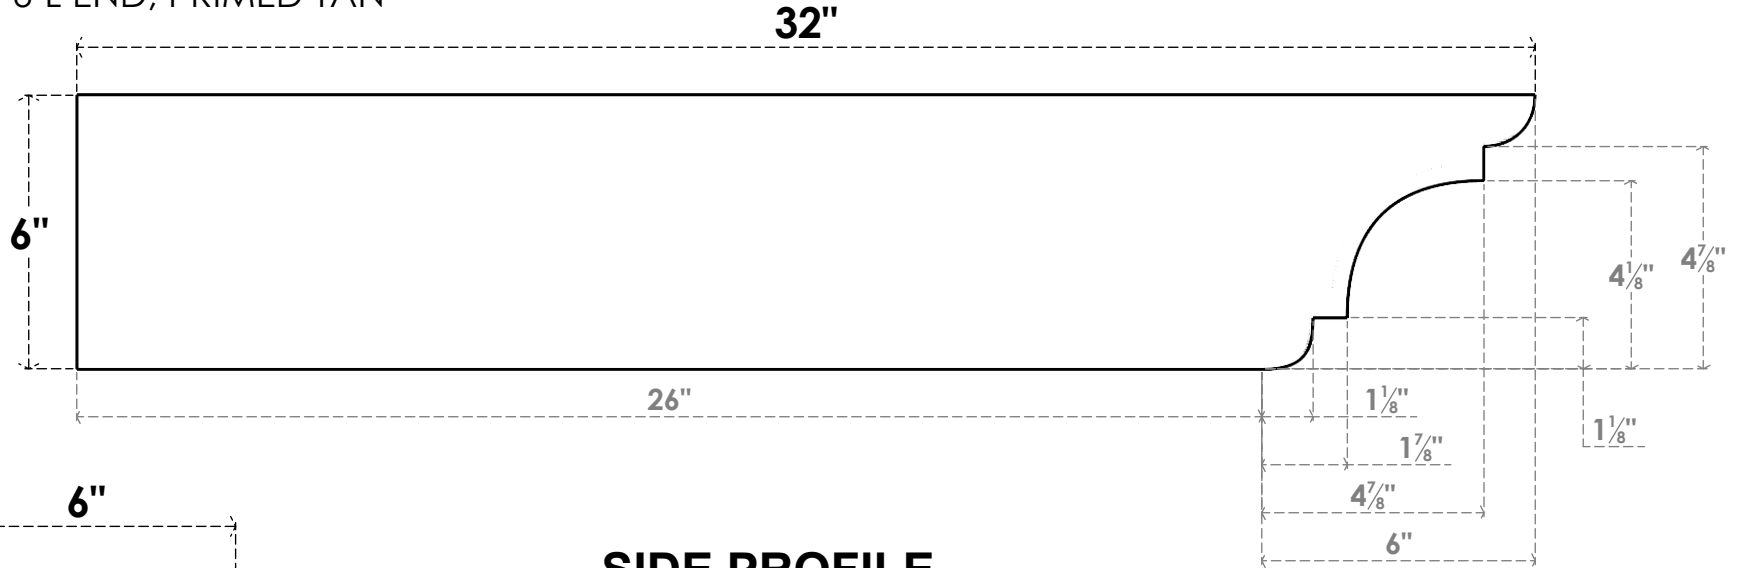

# ITEM NUMBER: RFTURO060X06000X32000X006NEB00RCPR

6"W X 6"H X 32"L TIMBERTHANE ROUGH CEDAR NEW BRIGHTON FAUX WOOD OPEN RAFTER TAIL, 6"L END, PRIMED TAN

GENERATED DATE : 03/02/2023

EKENA MILLWORK  
 2300 WEST MAIN ST.  
 CLARKSVILLE, TX 75426  
 TOLL FREE: 866-607-0453  
 WWW.EKENAMILLWORK.COM

### NOTES

1. INSTALLATION TO BE COMPLETED IN ACCORDANCE WITH MANUFACTURER'S SPECIFICATIONS.
2. DRAWING MAY NOT BE TO SCALE
3. THIS DRAWING IS INTENDED FOR DESIGN AND PLANNING PURPOSES ONLY.
4. ALL INFORMATION CONTAINED HEREIN WAS CURRENT AT THE TIME OF DEVELOPMENT BUT MUST BE REVIEWED AND APPROVED BY THE PRODUCT MANUFACTURER TO BE CONSIDERED ACCURATE.
5. TIMBERTHANE ARCHITECTURAL PRODUCTS ARE MADE FROM HIGH DENSITY URETHANE AND COME FACTORY PRIMED